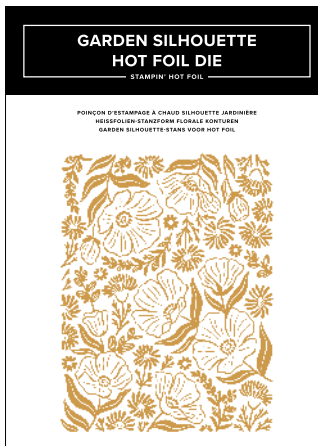

GARDEN SILHOUETTE • 170041
$65.00 AUD | $78.00 NZD
1 die. Largest Hot Foil die:
4-3/4" x 6" (12.1 x 15.2 cm).

CLASSIC GREETINGS • 170042
$63.00 AUD | $76.00 NZD
10 dies. Largest cutting die:
2-3/4" x 2-1/2" (7 x 6.4 cm).
Largest Hot Foil die:
2-3/4" x 2-5/8" (7 x 6.7 cm).

LUXE ALPHABET & NUMBERS • 170044
$81.00 AUD | $97.00 NZD
6 dies. Largest cutting die:
3-1/4" x 4-3/8" (8.3 x 11.1 cm).
Largest Hot Foil die:
3-7/8" x 4-3/8" (9.8 x 11.1 cm).

SWISS DOTS • 170075
$63.00 AUD | $76.00 NZD
1 die. Largest Hot Foil die:
4-1/2" x 5-3/4" (11.4 x 14.6 cm).