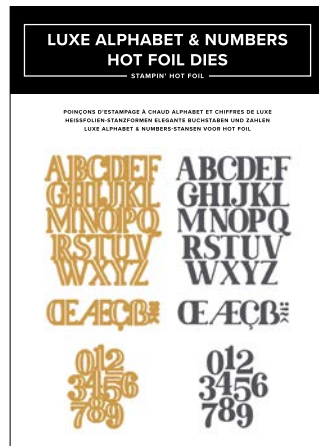

GARDEN SILHOUETTE • 170041
$65.00 AUD | $78.00 NZD
1 die. Largest Hot Foil die:
4-3/4" x 6" (12.1 x 15.2 cm).

CLASSIC GREETINGS • 170042
$63.00 AUD | $76.00 NZD
10 dies. Largest cutting die:
2-3/4" x 2-1/2" (7 x 6.4 cm).
Largest Hot Foil die:
2-3/4" x 2-5/8" (7 x 6.7 cm).

LUXE ALPHABET & NUMBERS • 170044
$81.00 AUD | $97.00 NZD
6 dies. Largest cutting die:
3-1/4" x 4-3/8" (8.3 x 11.1 cm).
Largest Hot Foil die:
3-7/8" x 4-3/8" (9.8 x 11.1 cm).

SWISS DOTS • 170075
$63.00 AUD | $76.00 NZD
1 die. Largest Hot Foil die:
4-1/2" x 5-3/4" (11.4 x 14.6 cm).