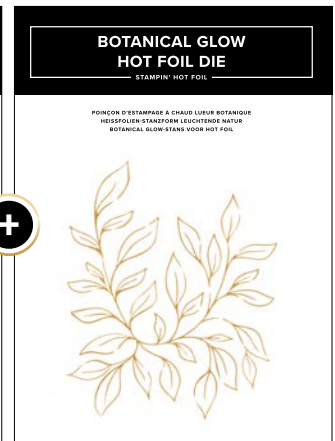

BOTANICAL GLOW BUNDLE • 170057
~~$102.00 AUD~~ | ~~$123.00 NZD~~ $91.75 AUD | $110.50 NZD

STAMP SET • 170054 | $42.00 AUD | $51.00 NZD • 1 stamp.
DIE • 170056 | $60.00 AUD | $72.00 NZD
1 die. Largest Hot Foil die: 5" x 5-1/8" (12.7 x 13 cm).