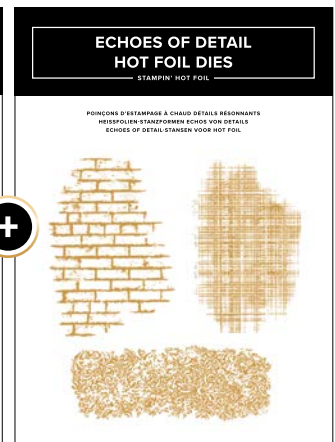

ECHOES OF DETAIL BUNDLE • 170049
~~$99.00 AUD~~ | ~~$118.00 NZD~~ $89.00 AUD | $106.00 NZD

STAMP SET • 170046 | $34.00 AUD | $40.00 NZD • 6 stamps.
DIES • 170048 | $65.00 AUD | $78.00 NZD
3 dies. Largest Hot Foil die: 2-7/8" x 4" (7.3 x 10.2 cm).

● Gold die artwork = Hot Foil dies ● Gray die artwork = cutting dies