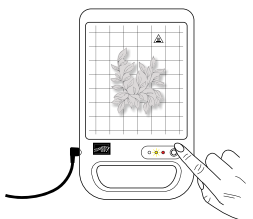

LET'S FOIL!

FULL OPERATING INSTRUCTIONS ARE INCLUDED IN THE SYSTEM'S PACKAGING.

1. 1 Plug in the platform and warm your die. **CAUTION HOT**